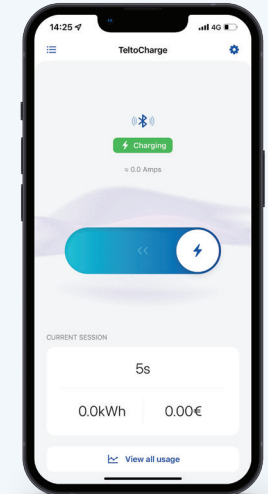

TELTOCHARGE BENEFITS

CONNECTED

Connect your EV charger to your smart device via Teltonika Energy APP to easily control your charger.

COMPATIBLE

It is compatible with electric vehicle and Plug-in (PHEV) hybrid now and in the future.

PROTECTED

Quick and easy EV charging authorization using NFC card or app to prevent any unwanted usage.

CONVENIENT

A smart EV charger featuring dynamic LED lights indicator showing power, connectivity and charging status.

RESISTANT

Enjoy TeltoCharge to the fullest and don't worry about a thing with three-year warranty.

INTERCHANGEABLE FRONT PLATES

POWER OPTIONS

7,4 kW
32 amp

11 kW
16 amp

22 kW
32 amp

OUTPUT OPTIONS

CONNECTIVITY TYPES

SMART EV CHARGING

Manage all TeltoCharge device settings from a mobile phone or tablet through our Teltonika Energy app.

Quick and easy EV charging authorization.

Power consumption control.

EV charging scheduling and monitoring.

16 language support.

SUPPORTS

LOAD BALANCING

Distributes power either to a single charging station or among multiple stations, responding to the overall demand and supply in the grid.

SOLAR INTEGRATION

Harness the power of the sun and control with 3 solar charging modes.

PHASE BALANCING

Automatically alternate between 1-phase and 3-phase charging based on the available solar surplus energy.